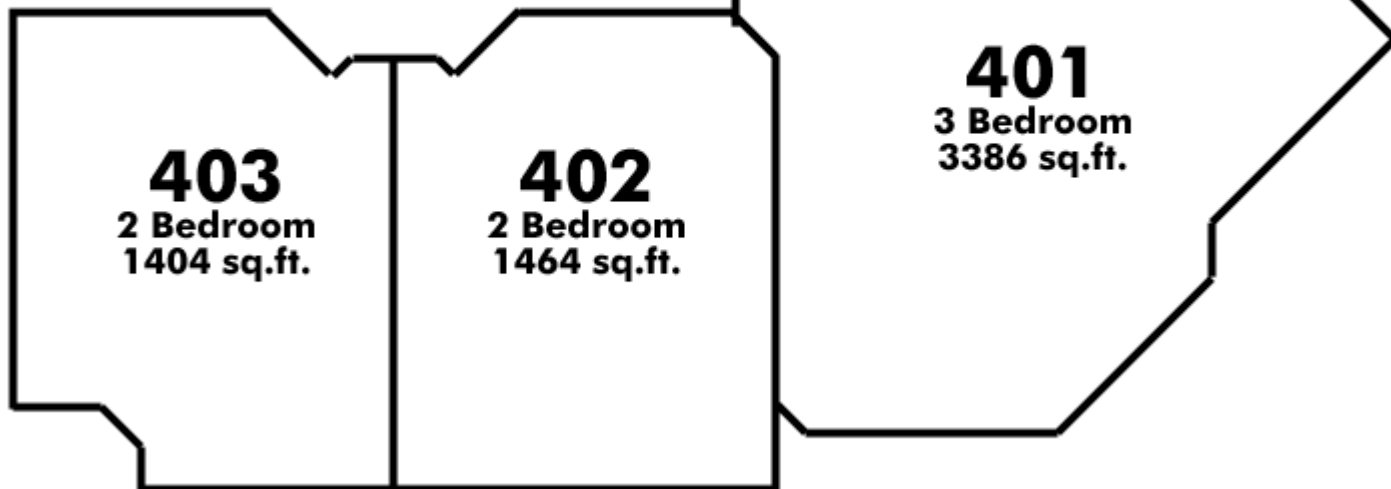

El Zalate
Villa 2
4th Floor

Suite 401

2 Bedroom

Interior Area: 2265 sq.ft.

Terrace Area: 1121 sq.ft.

Total Area: 3386 sq.ft.

Disclaimer

All information including floor plans, floor plates, maps & suite numbers are gathered from different sources and is deemed to be accurate as possible but not guaranteed. The Webmaster and all affiliated companies and persons associated with El Zalate are not held liable for any errors or omissions in this info sheet. The reader of this material to verify the accuracy of the content.