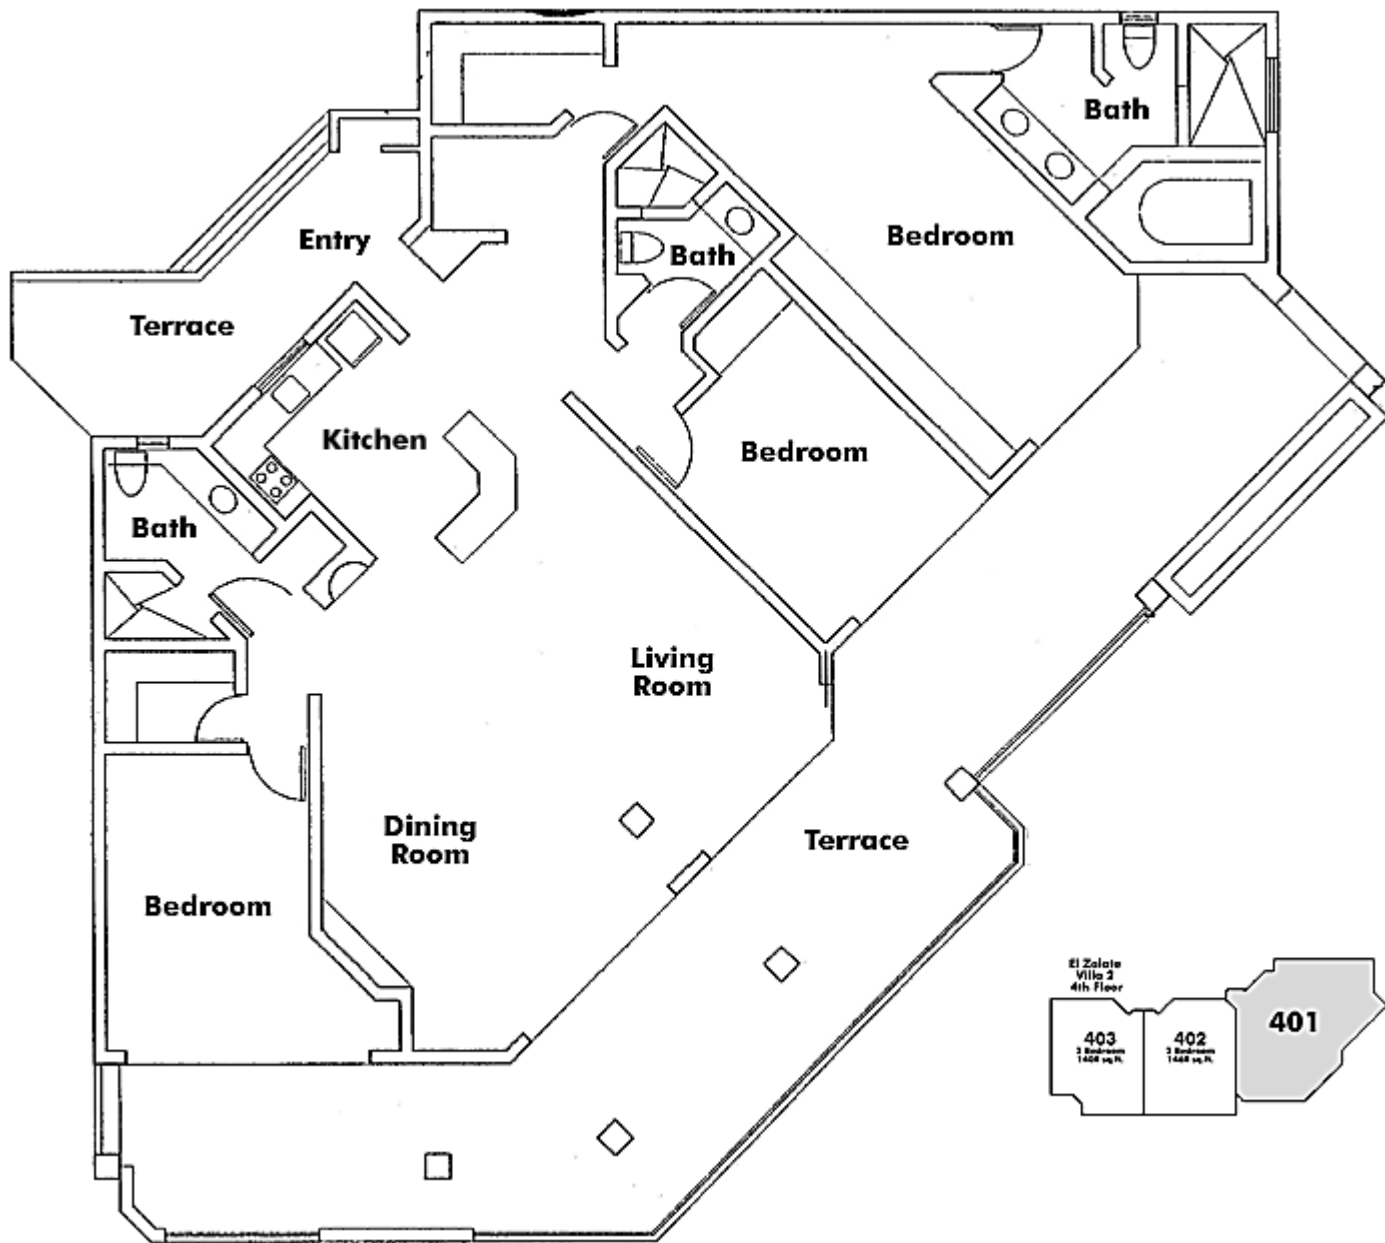

El Zalate
Villa 2
4th Floor

Suite 401

2 Bedroom

Interior Area: 2265 sq.ft.

Terrace Area: 1121 sq.ft.

Total Area: 3386 sq.ft.

Disclaimer

All information including floor plans, floor plates, maps & suite numbers are gathered from different sources and is deemed to be accurate as possible but not guaranteed. The Webmaster and all affiliated companies and persons associated with El Zalate are not held liable for any errors or omissions in this info sheet. The reader of this material to verify the accuracy of the content.